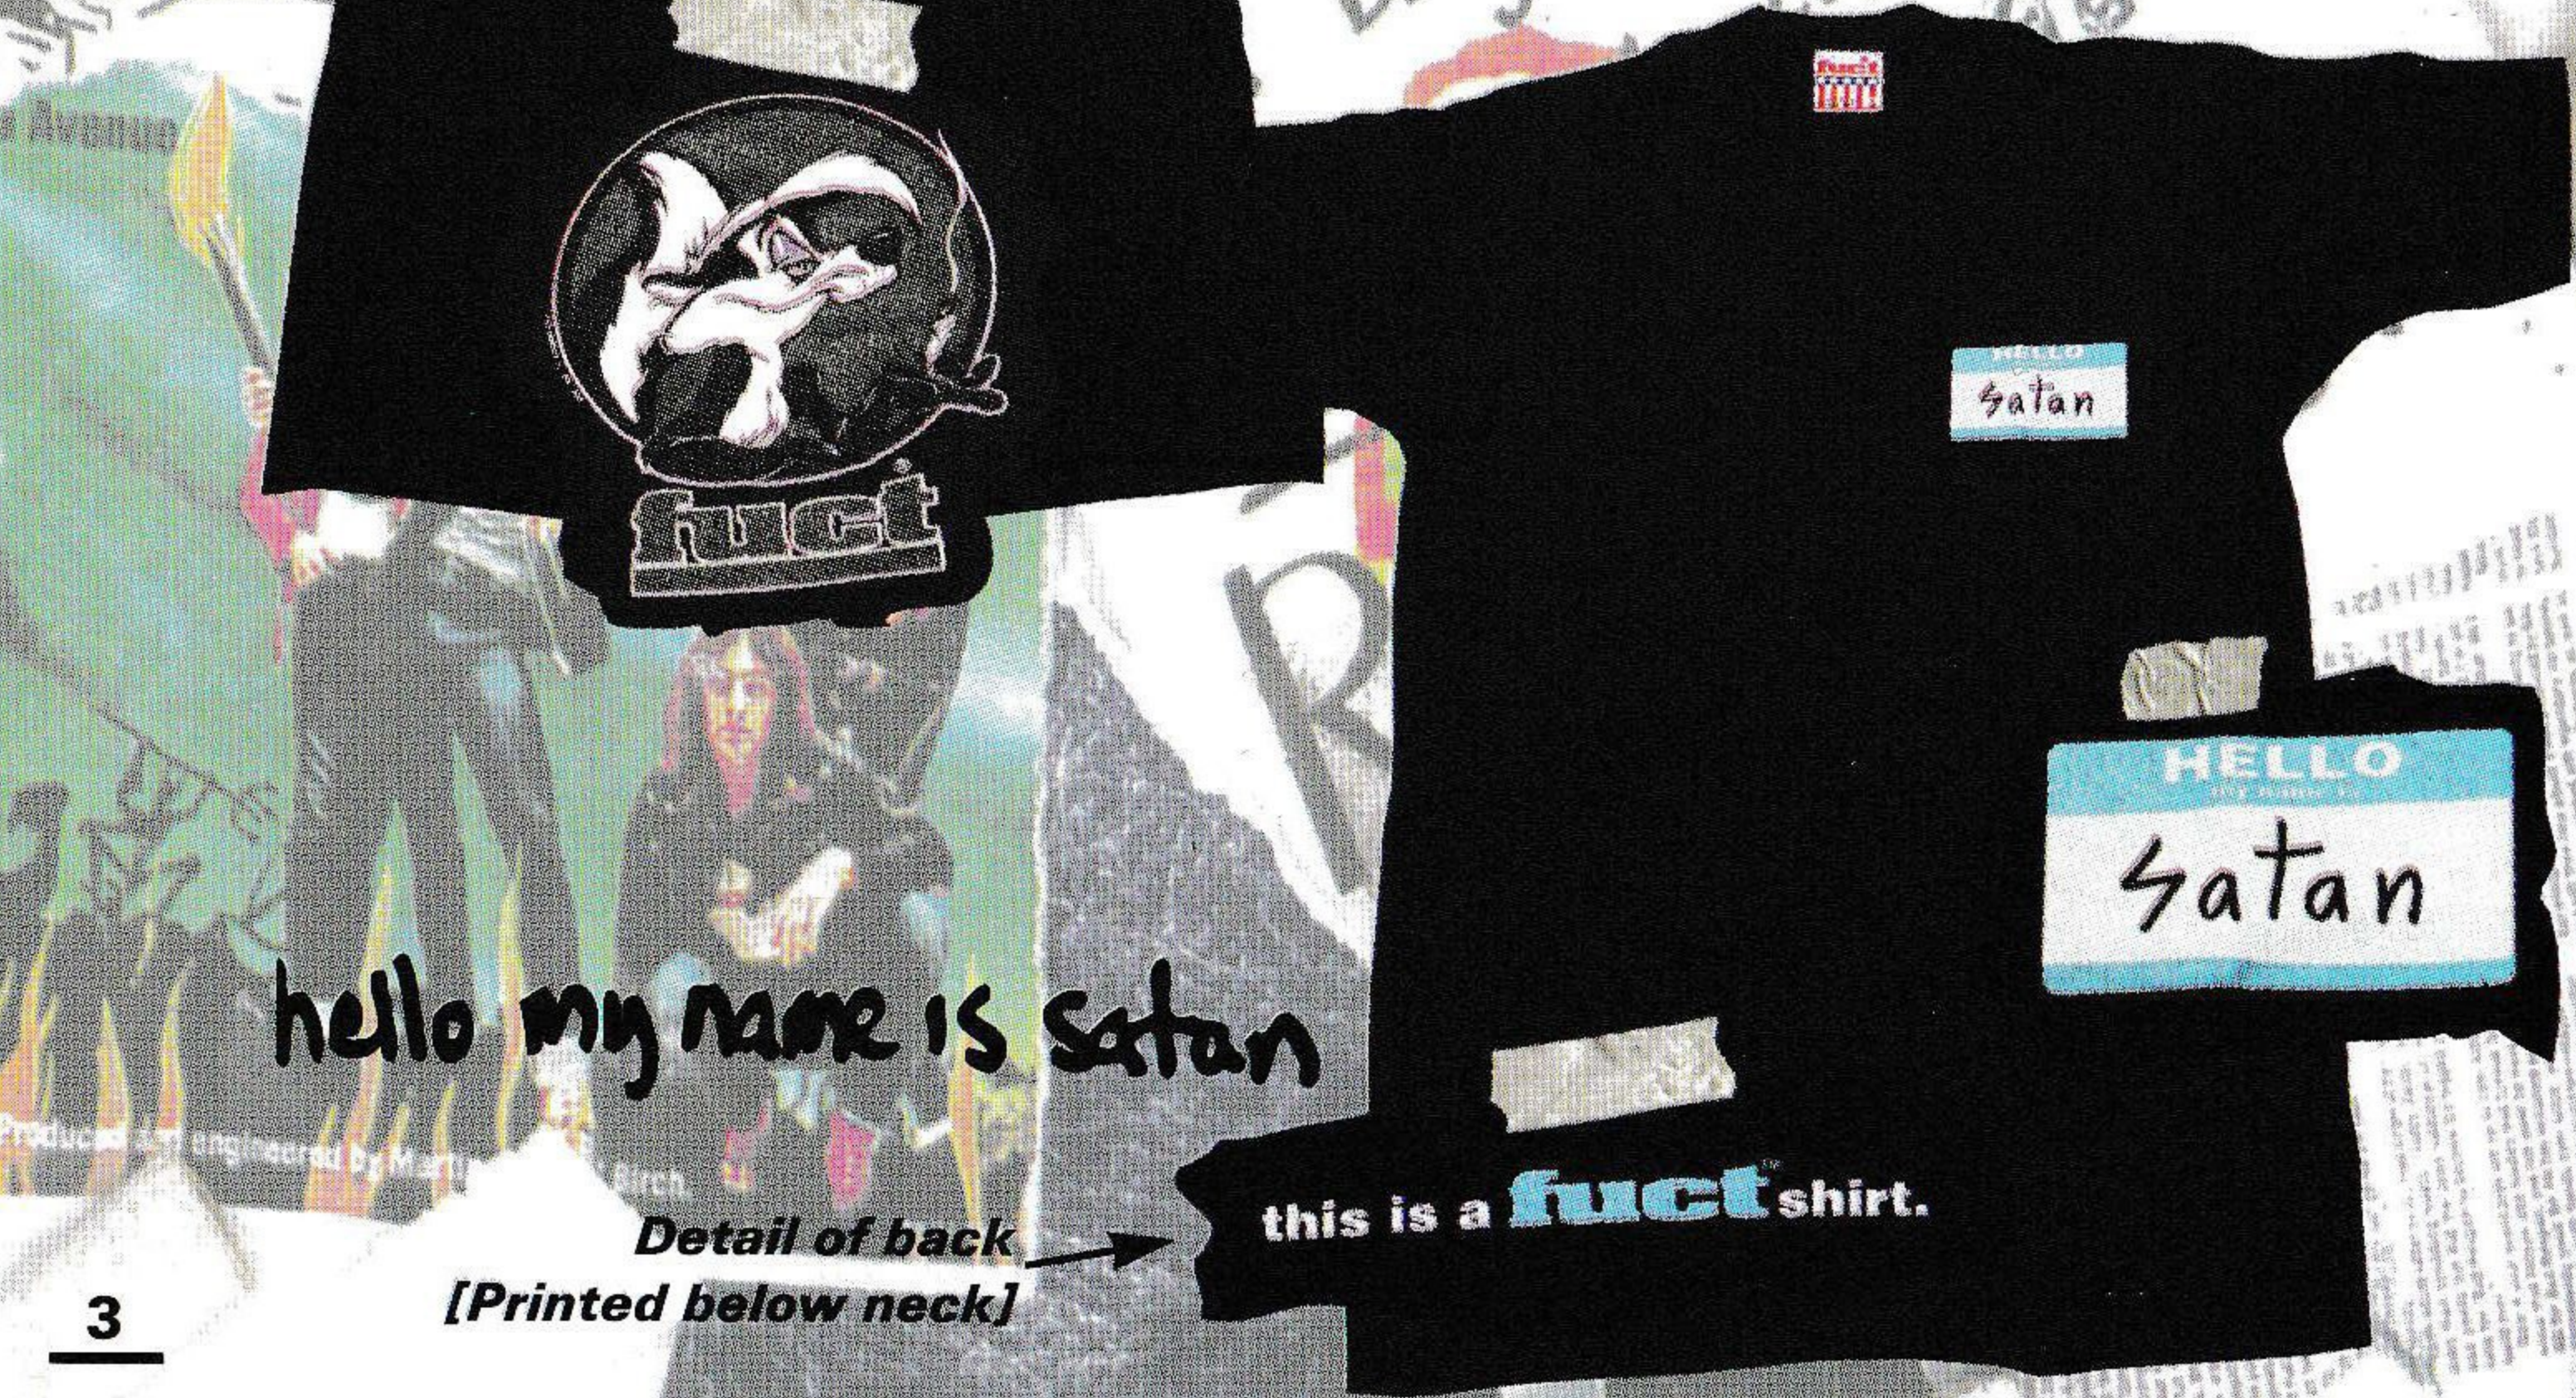

hello my name is satan

this is a **fuct** shirt.

Detail of back
[Printed below neck]