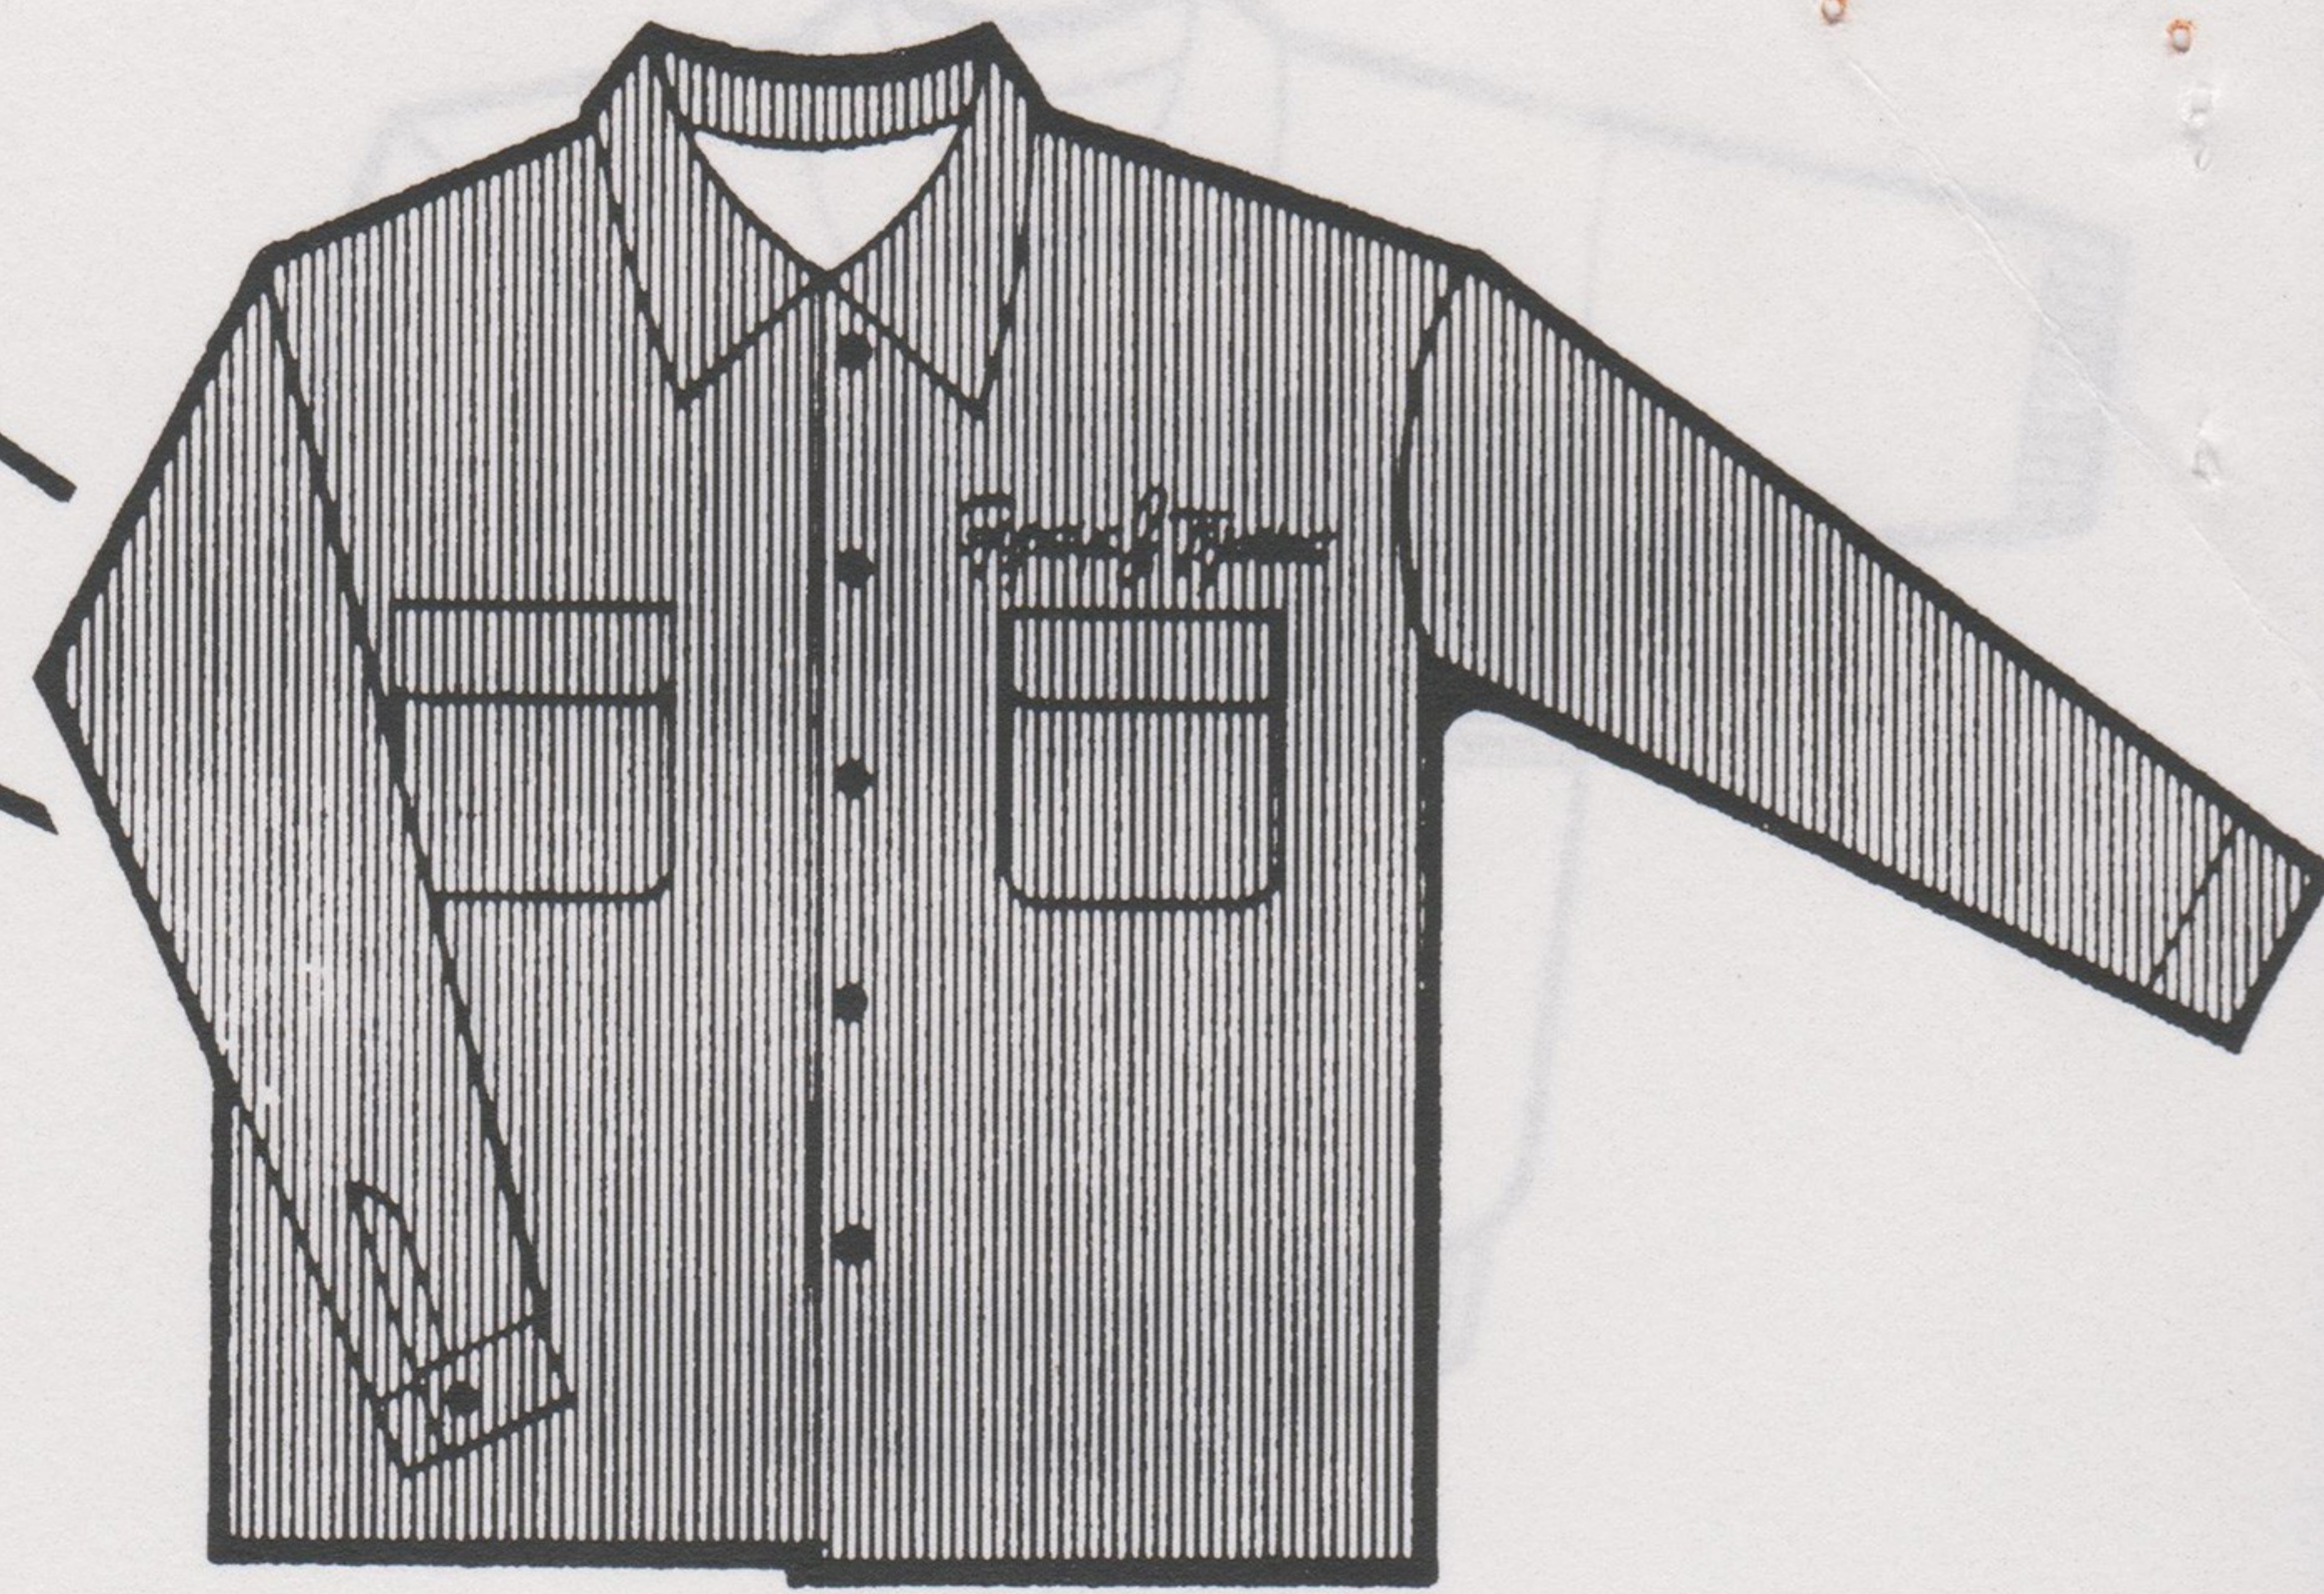

9044 - CUSTOM CORD

COLORS: CHARCOL GREY

SIZES: M - L - XL - 2X