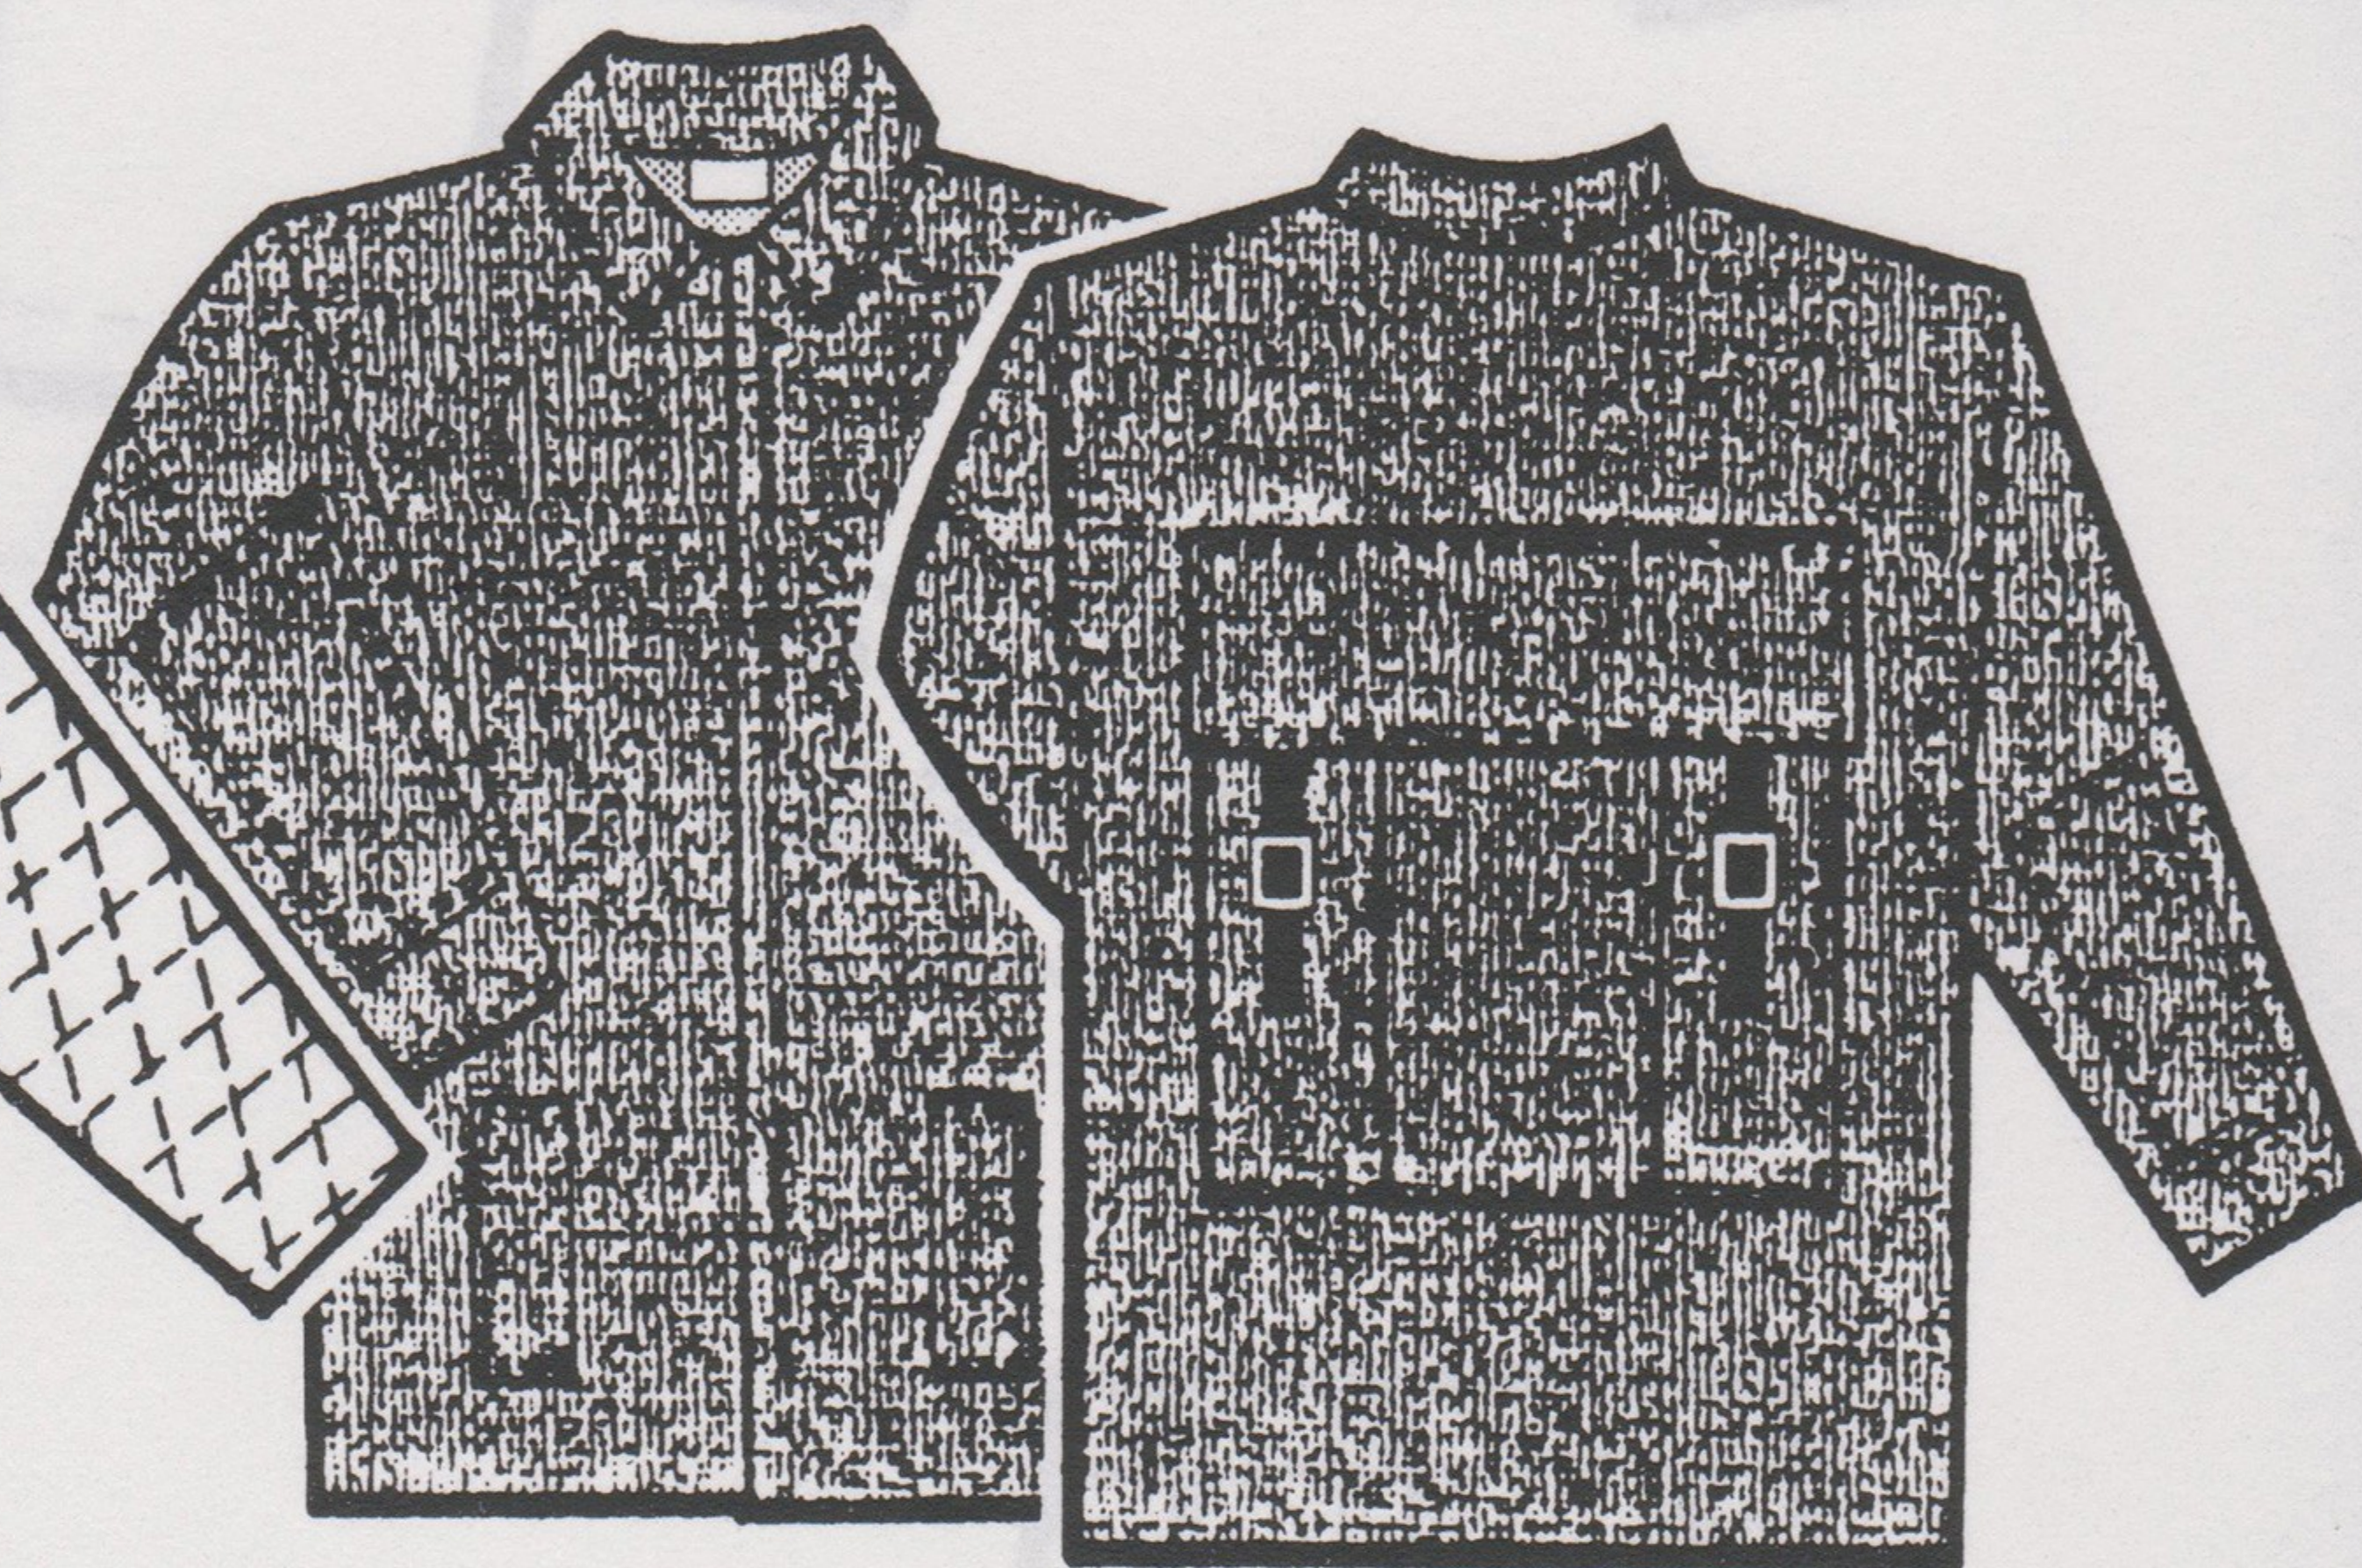

COLORS: GREY
SIZES: M - L - XL

520 - NO LINING

sNoBoard

**109823 - DALMATION JACKET
(COLLAR & POCKET)**

**109822 - DALMATION JACKET
(LINING ONLY)**

COLORS: SAME AS 11021

SIZES: M - L - XL

823 - NO LINING