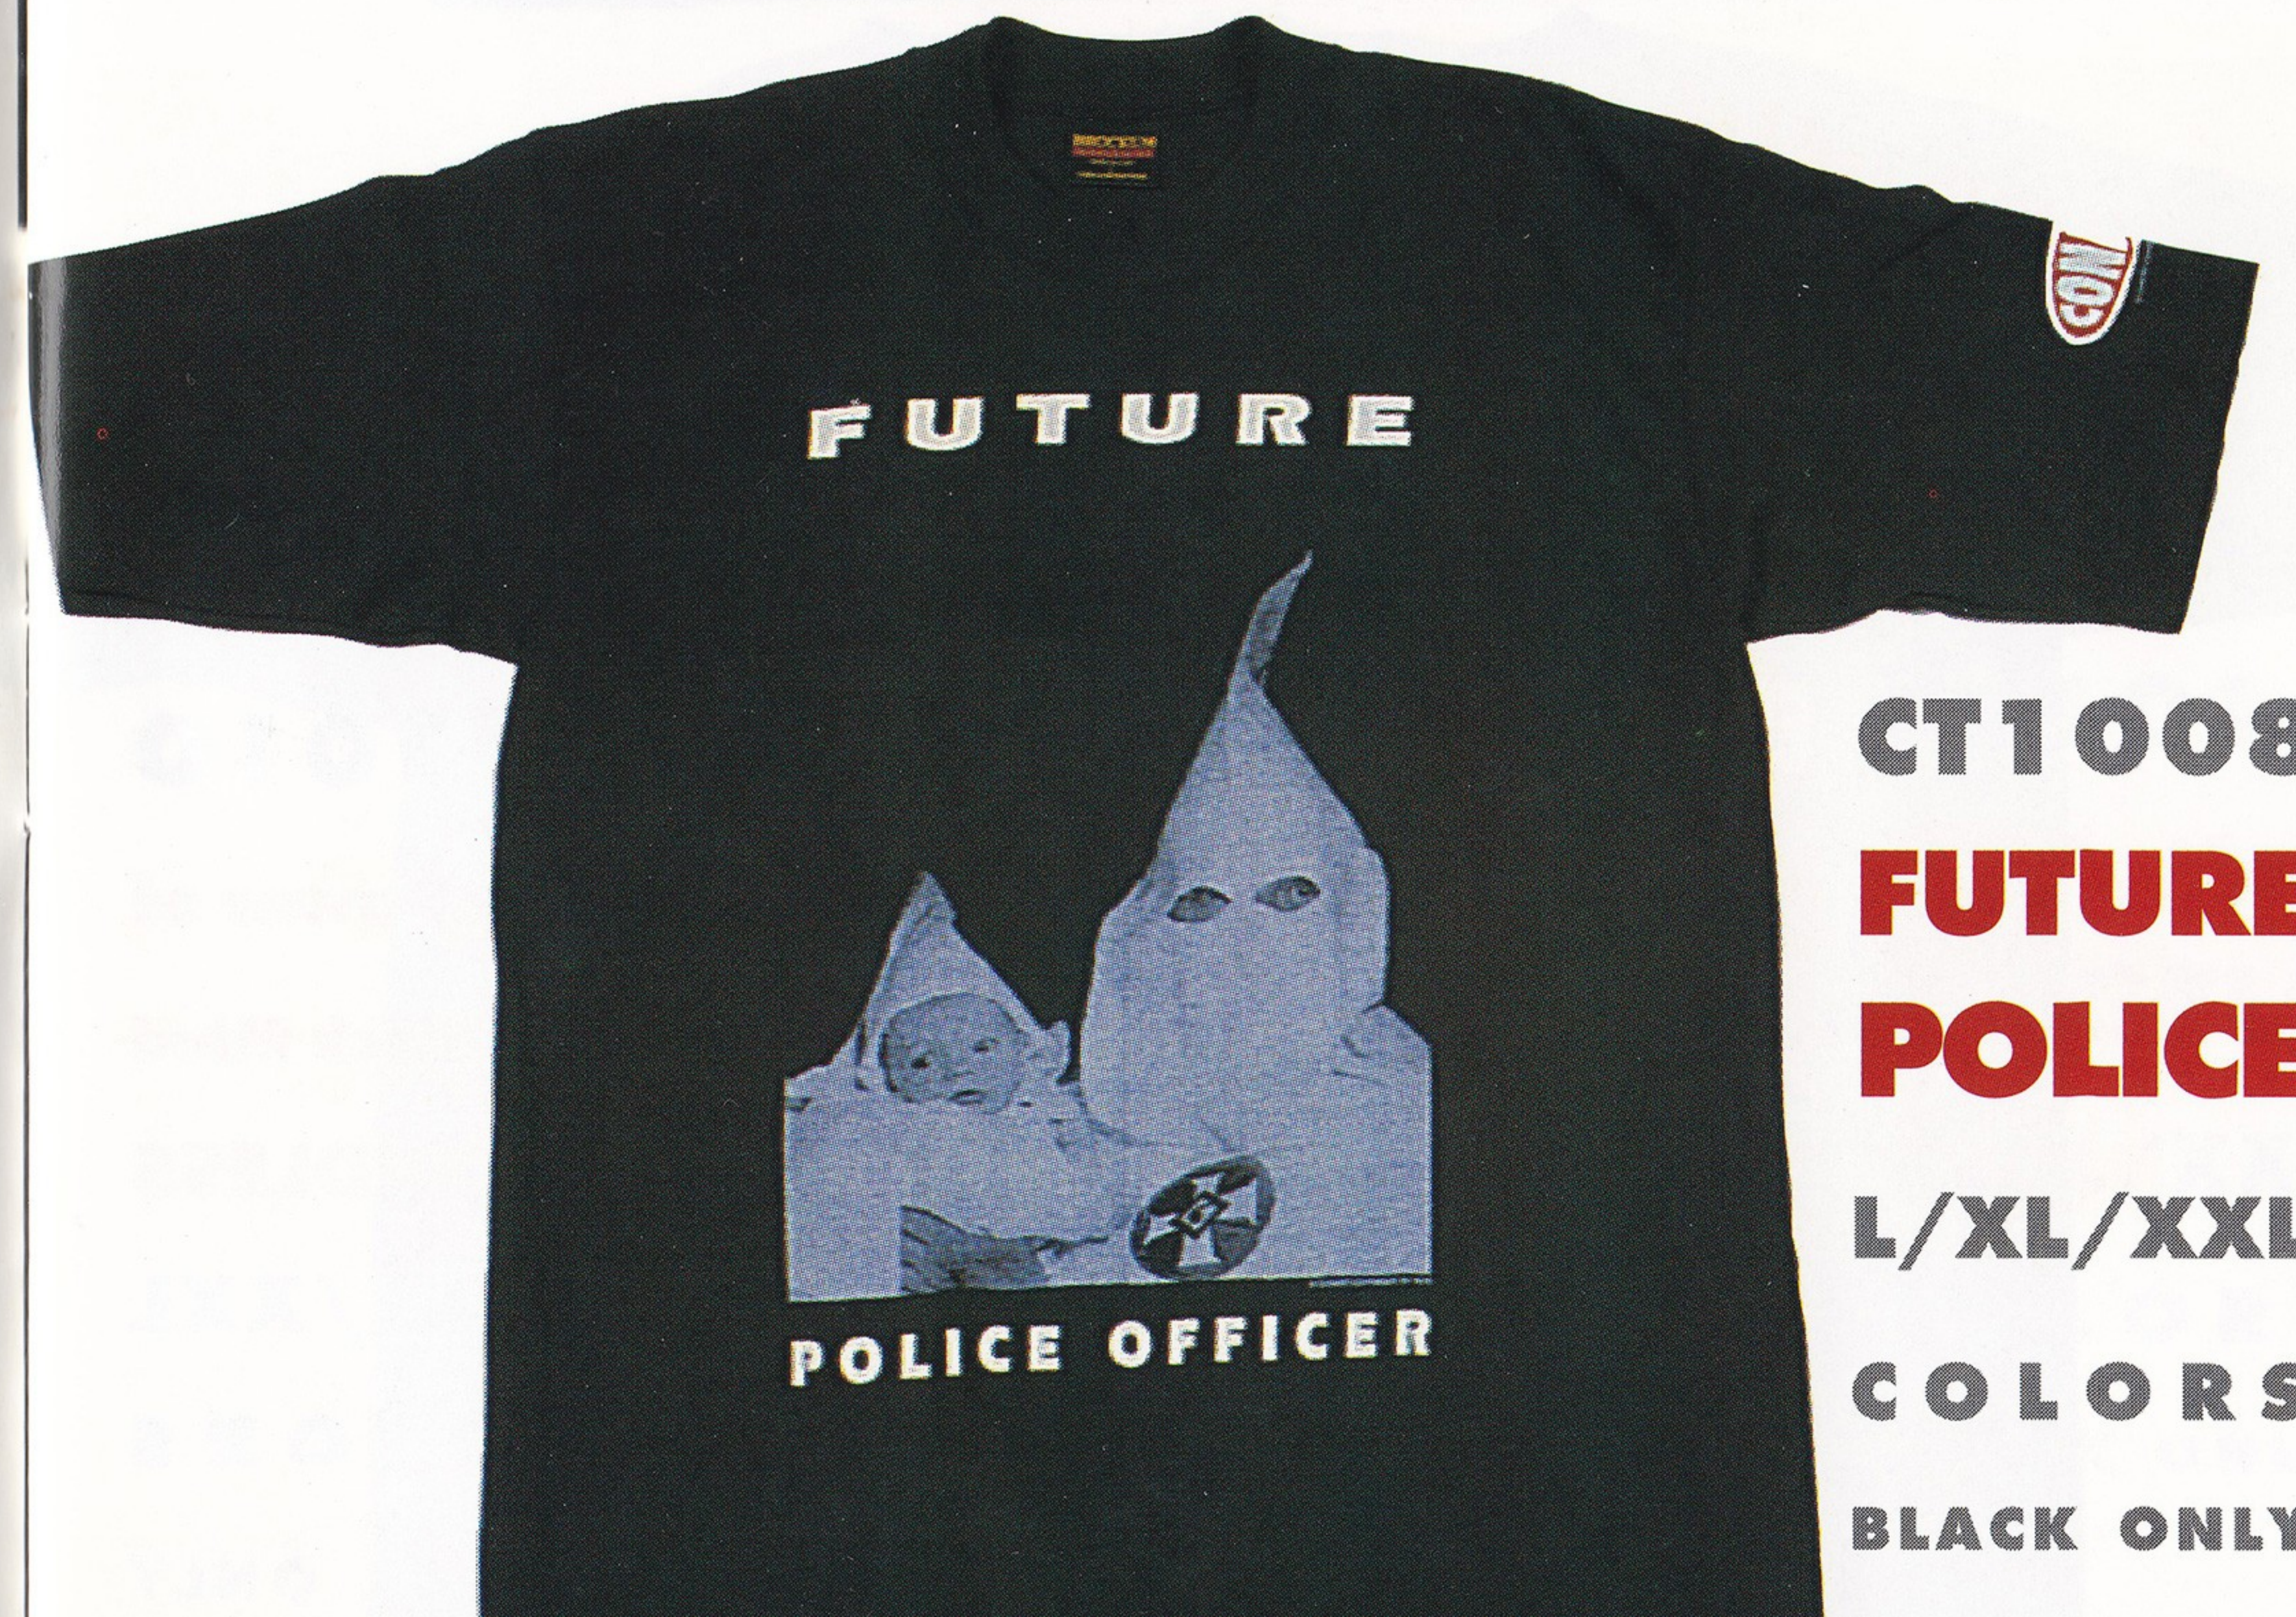

CT1008

**FUTURE
POLICE**

L/XL/XXL

COLORS

BLACK ONLY