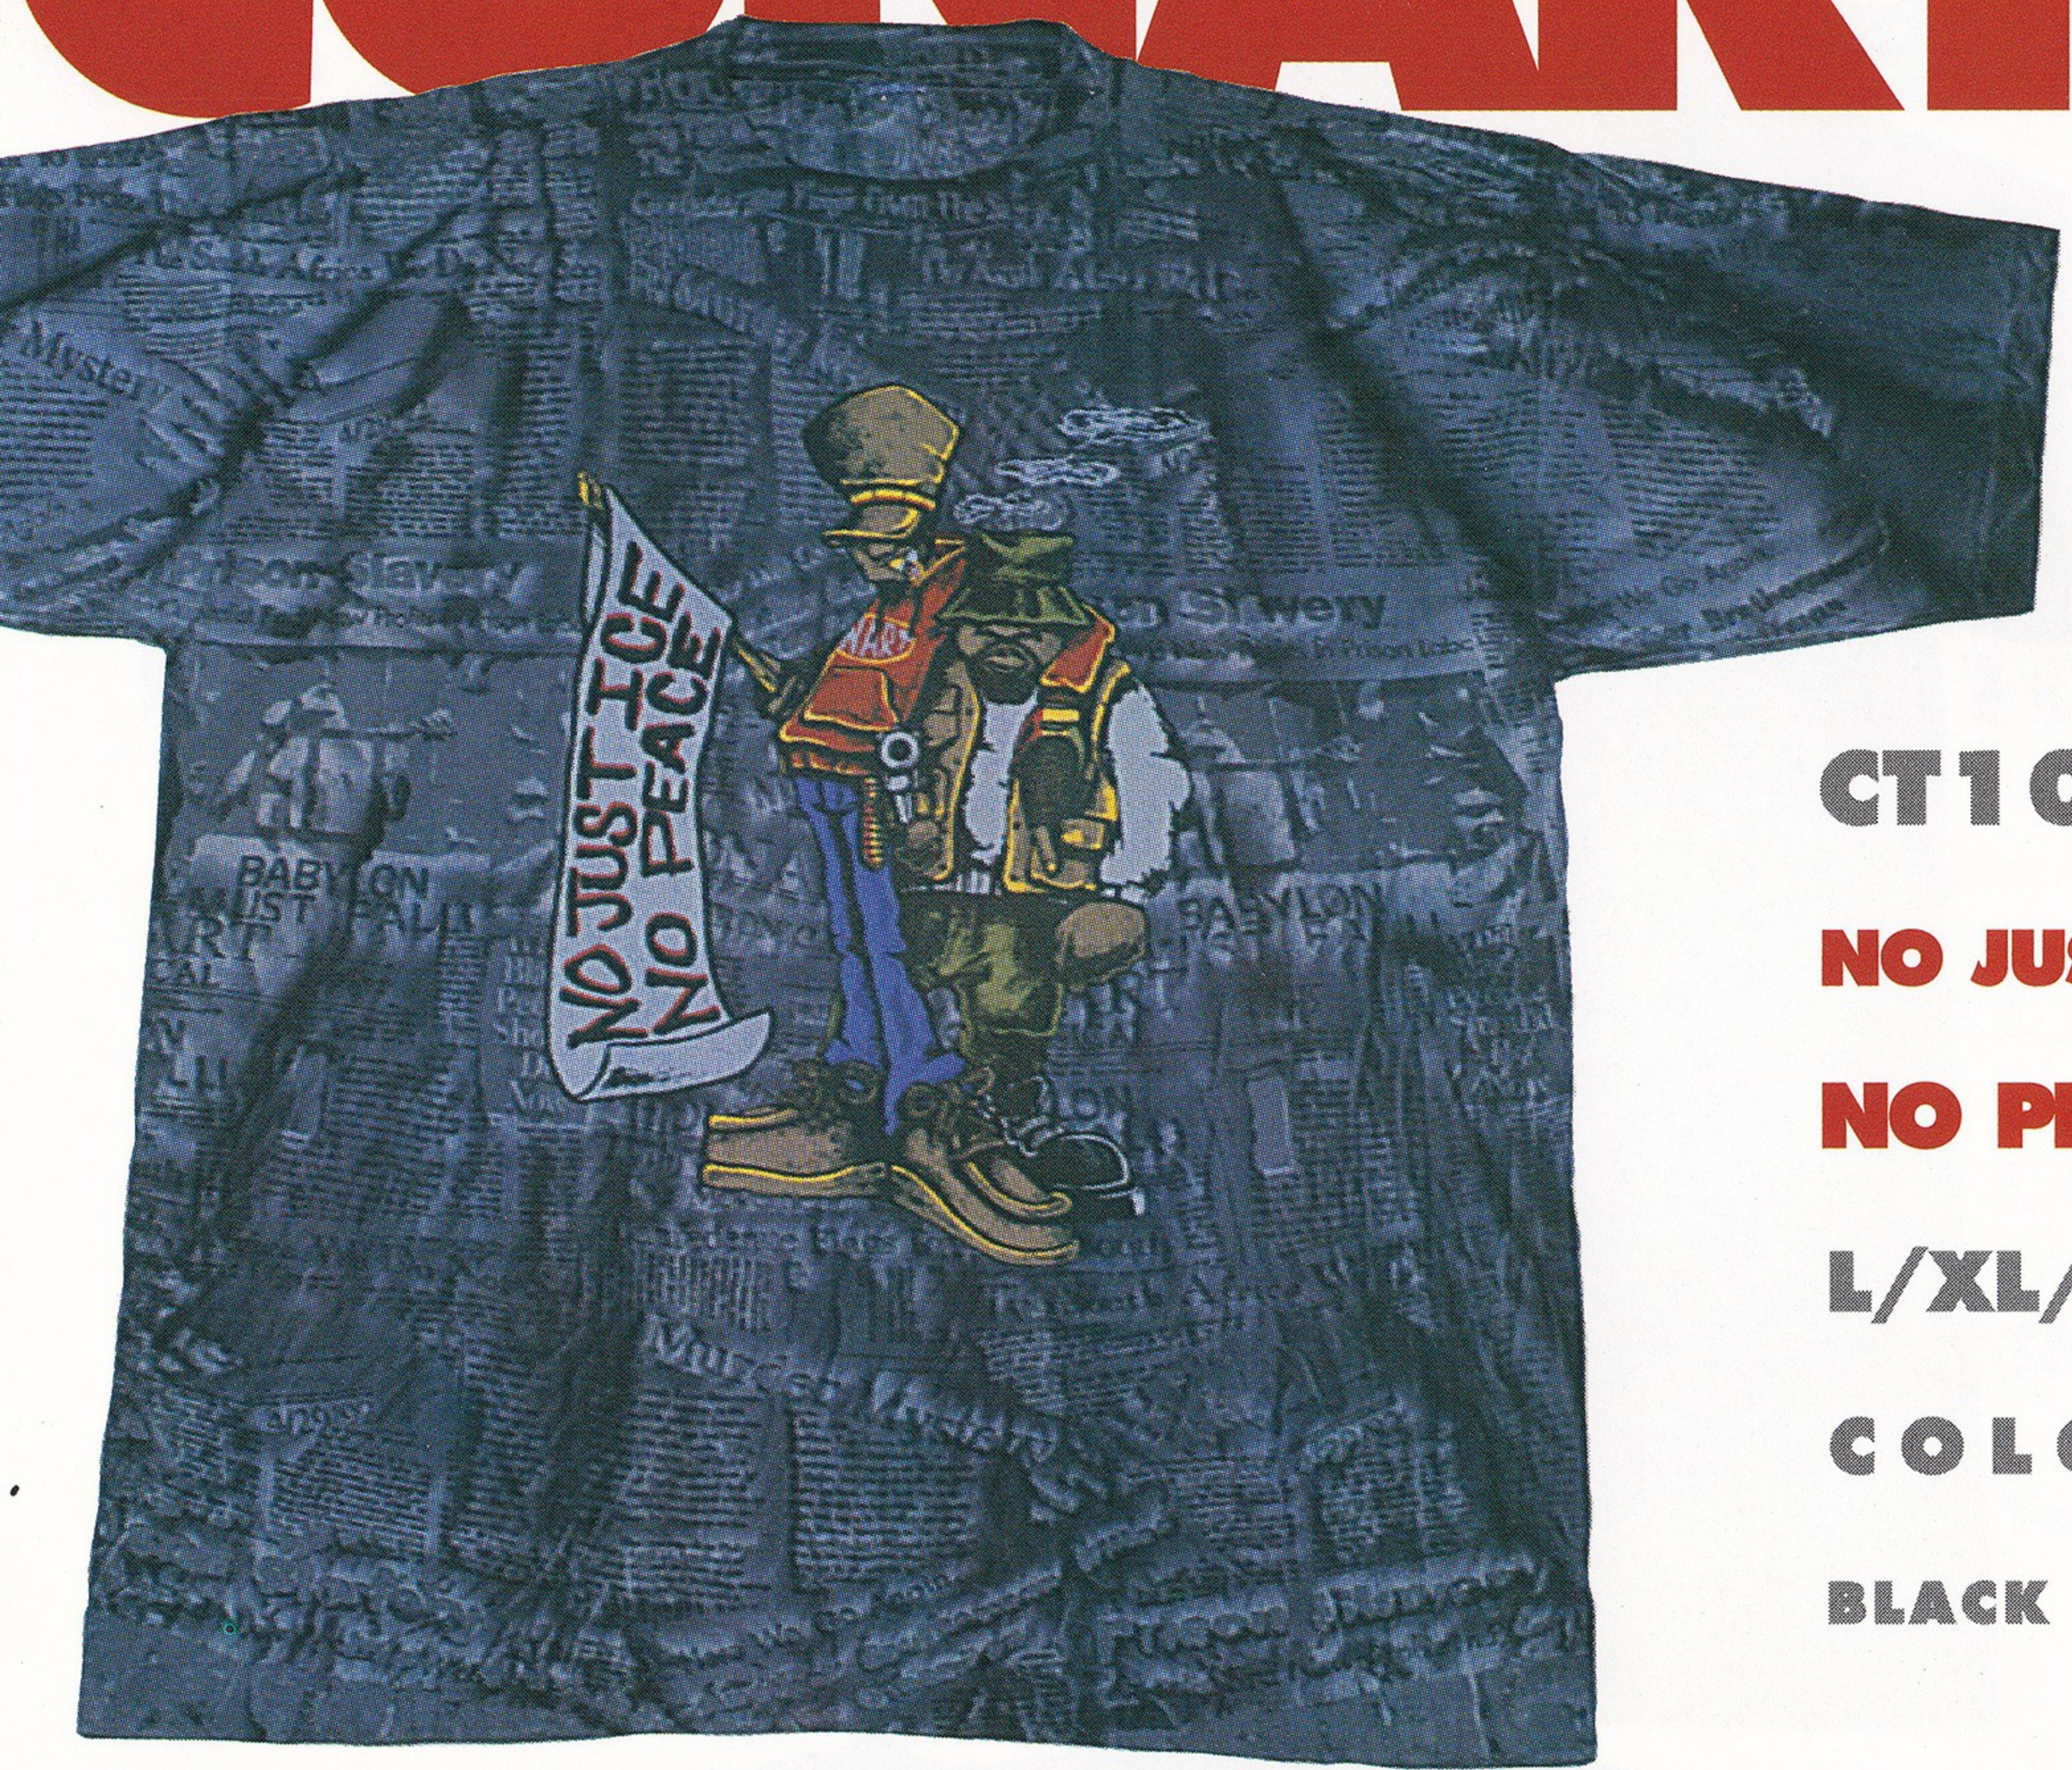

CONART T-SHIRTS

CT1013
NO JUSTICE
NO PEACE
L/XL/XXL
COLORS
BLACK ONLY