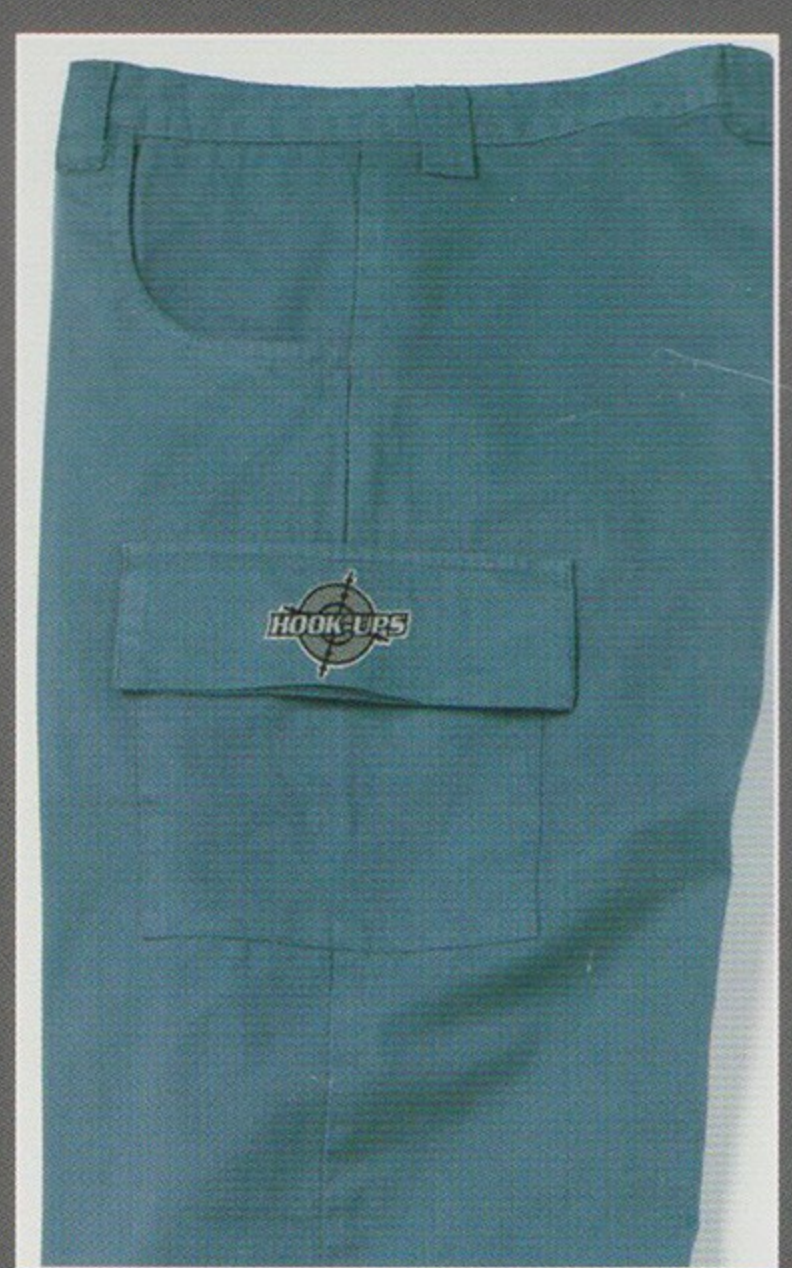

SPECIAL EDITION HOOD, CREW NURSE GIRL 2 HOOD, CREW

WINTER ATTACK EVIL RED RIDING HOOD L/S, HOOD, CREW

POLICE JACKET (WITH REMOVABLE COLLAR)

KNIT SWEATER

CARGO PANTS

GEARED-OUT TARGET LOGO BACKPACK

ASSORTED WALLETS