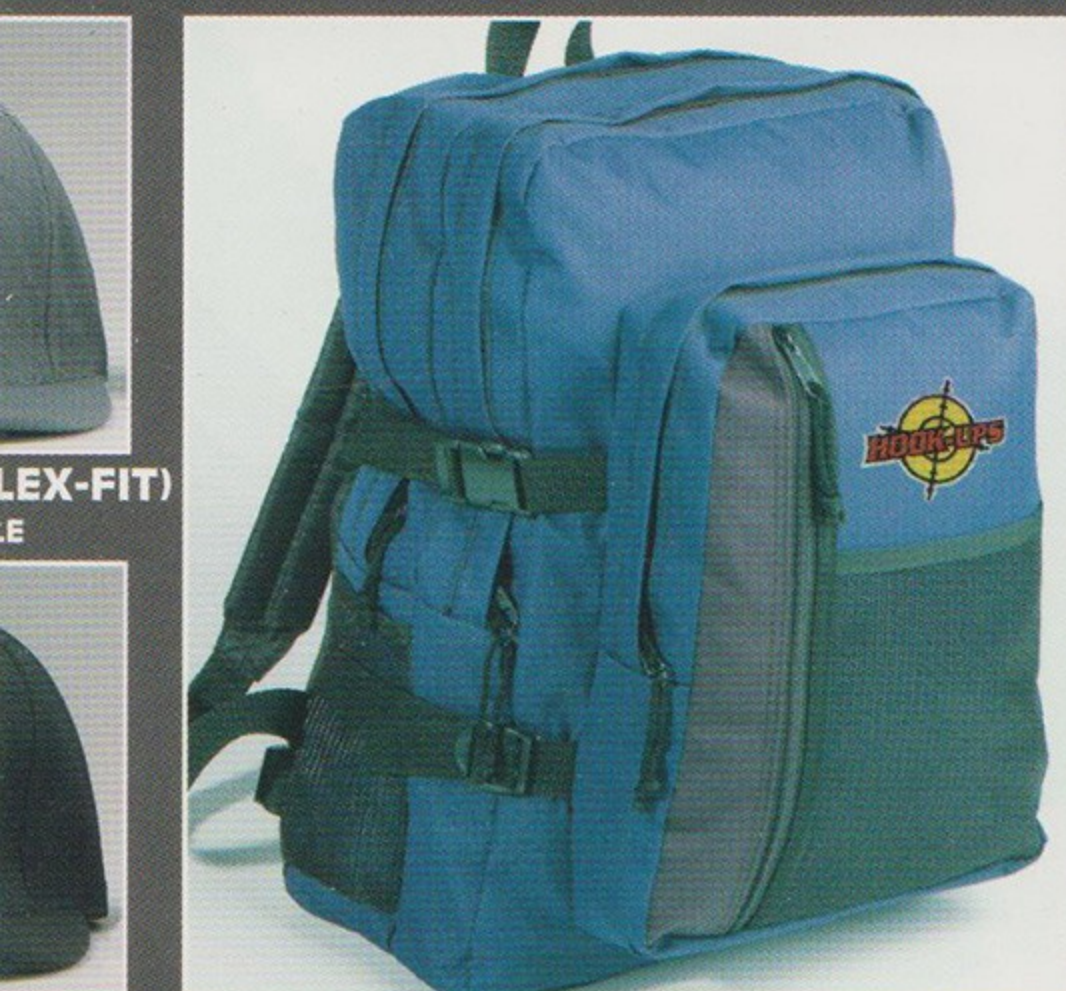

SPECIAL EDITION HOOD, CREW NURSE GIRL 2 HOOD, CREW

WINTER ATTACK EVIL RED RIDING HOOD L/S, HOOD, CREW

POLICE JACKET (WITH REMOVABLE COLLAR)

KNIT SWEATER

CARGO PANTS

GEARED-OUT TARGET LOGO BACKPACK

ASSORTED WALLETS