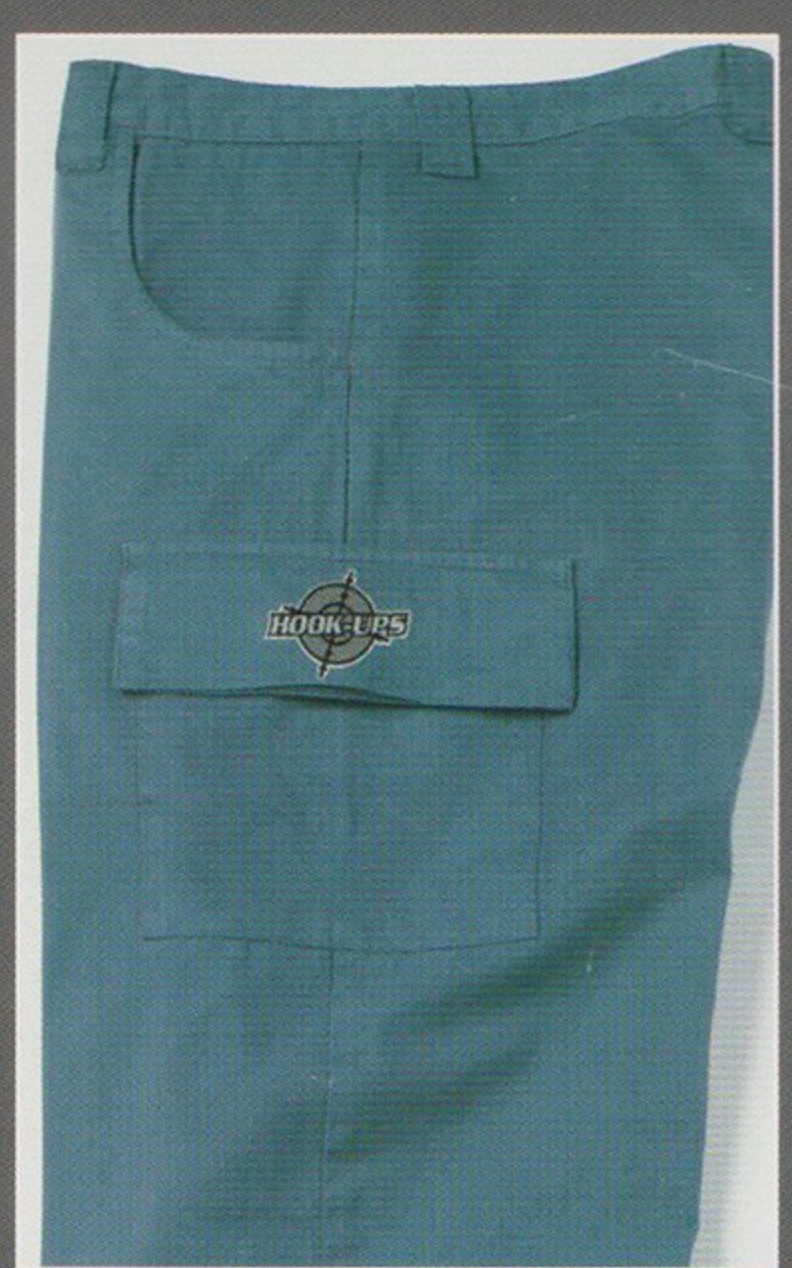

D-13 SPECIAL EDITION HOOD, CREW NURSE GIRL 2 HOOD, CREW

ENTER ATTACK EVIL RED RIDING HOOD L/S, HOOD, CREW

POLICE JACKET (WITH REMOVABLE COLLAR)

KNIT SWEATER

CARGO PANTS

GEARED-OUT TARGET LOGO BACKPACK

ASSORTED WALLETS