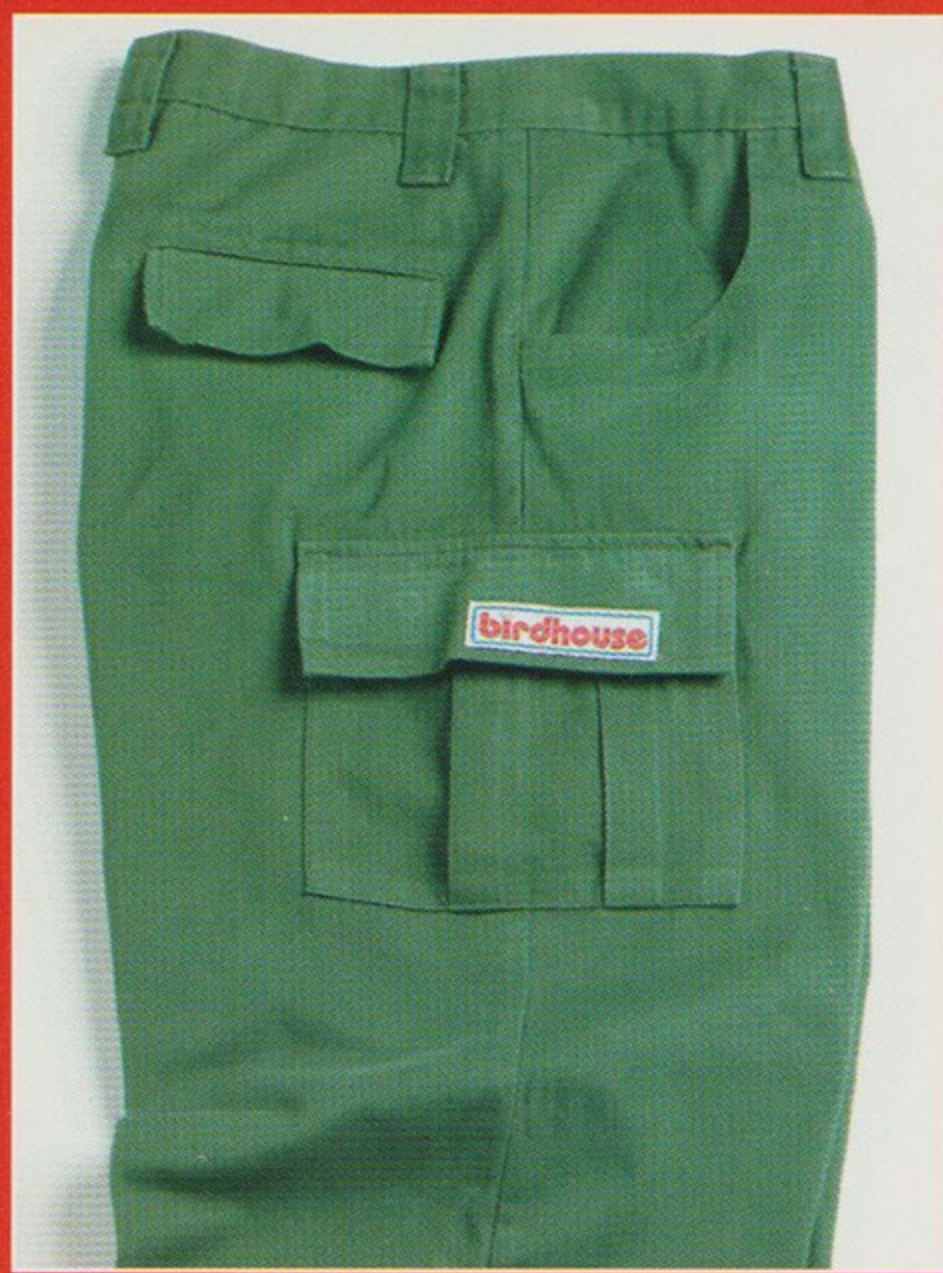

HOUSE

S, HOOD, CREW

L/S, HOOD, CREW

ARMY PANTS