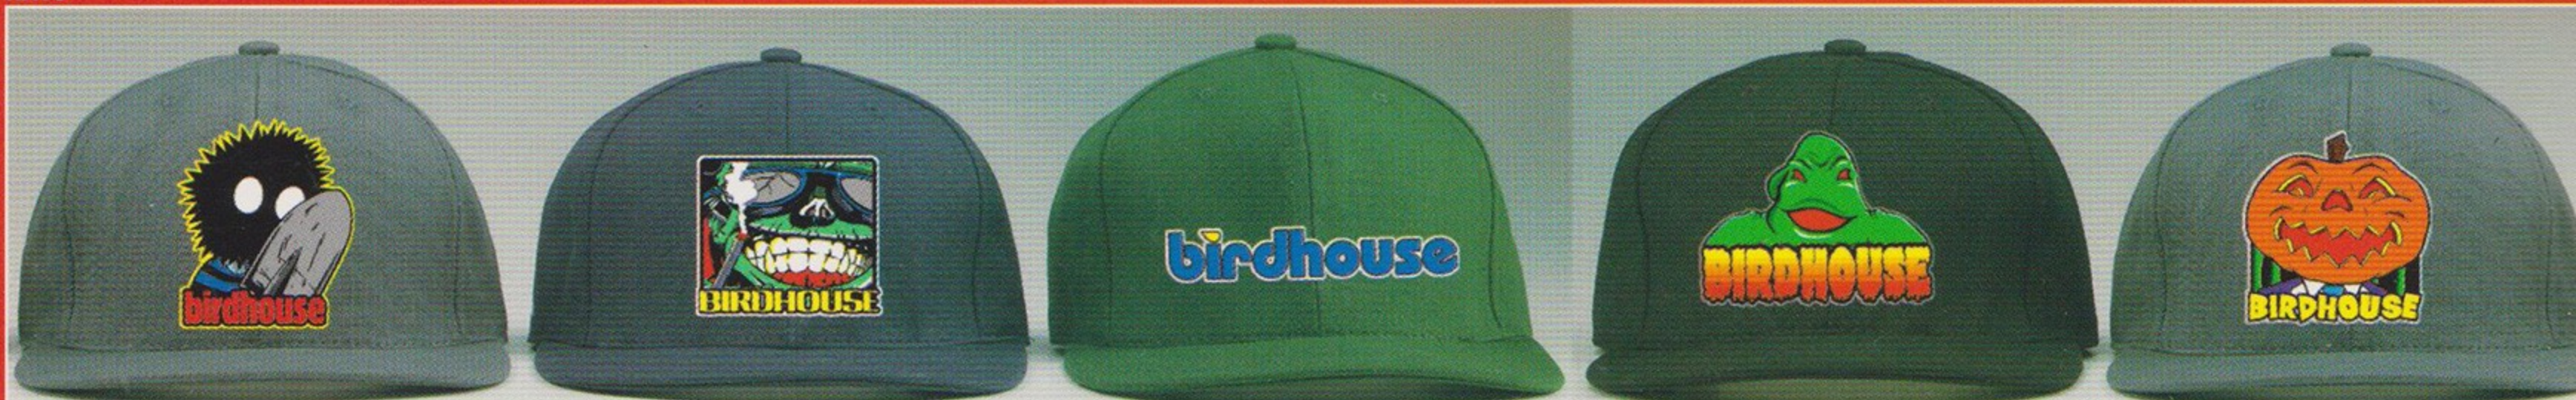

JACKED LABOR
HOOD

CHAINSAW

GOOP GUY
L/S, HOOD, CREW

PUMPKINHEAD
L/S, HOOD, CREW

THE EXECUTIONER
HOOD, CREW

FREEZ MAN
CREW

THE REAPER

CANDY BAR ATTACK

THE CRUSHER

HAWK SKULL

DIRTY RABBIT

HATS

GRAVEDIGGER 2 (FLEX-FIT)
BEANIE ALSO AVAILABLE

CREEP (FLEX-FIT)
BEANIE ALSO AVAILABLE

CUT-OUT LOGO (FLEX-FIT)
BEANIE ALSO AVAILABLE

GOOP GUY
BEANIE ALSO AVAILABLE