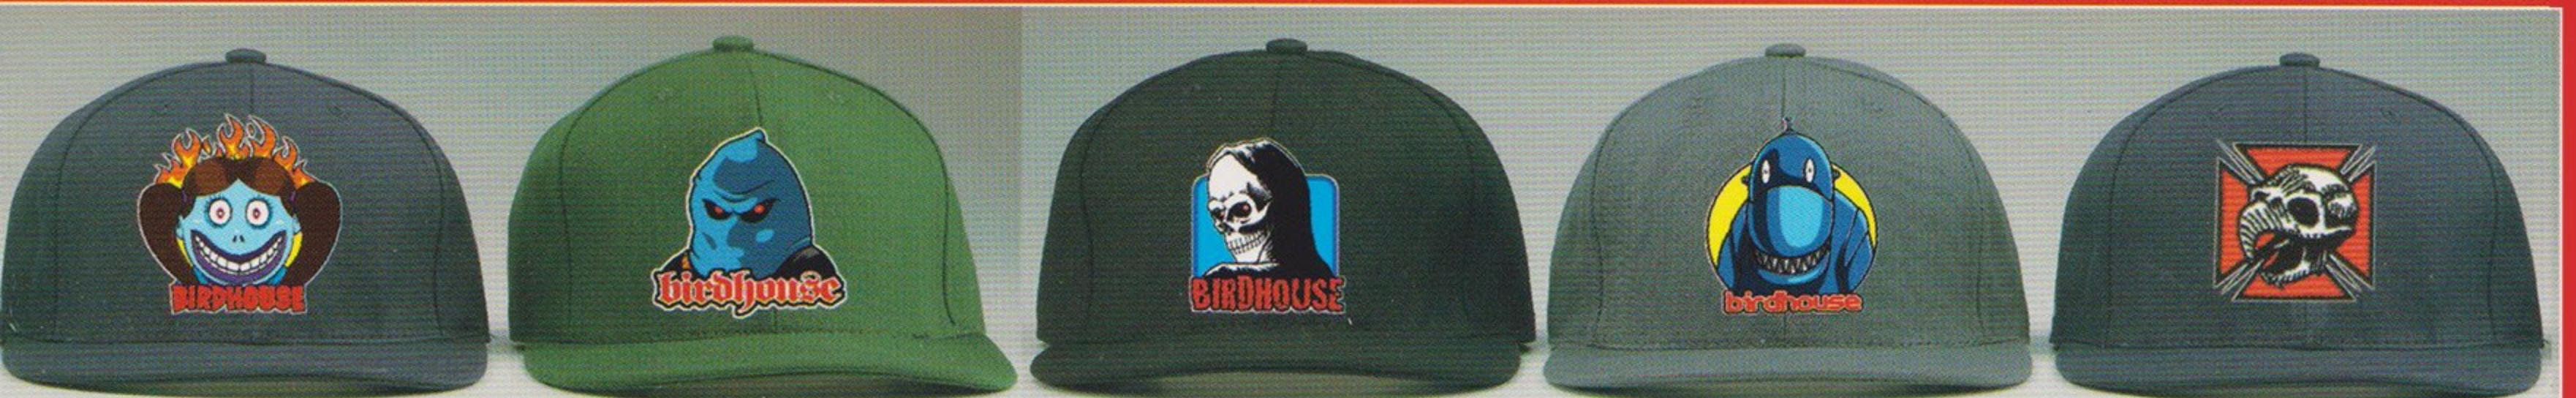

DEMON CHILD
BEANIE ALSO AVAILABLE

THE EXECUTIONER (FLEX-FIT)
BEANIE ALSO AVAILABLE

THE REAPER
BEANIE ALSO AVAILABLE

THE CRUSHER (FLEX-FIT)
BEANIE ALSO AVAILABLE

HAWK SKULL
BEANIE ALSO AVAILABLE