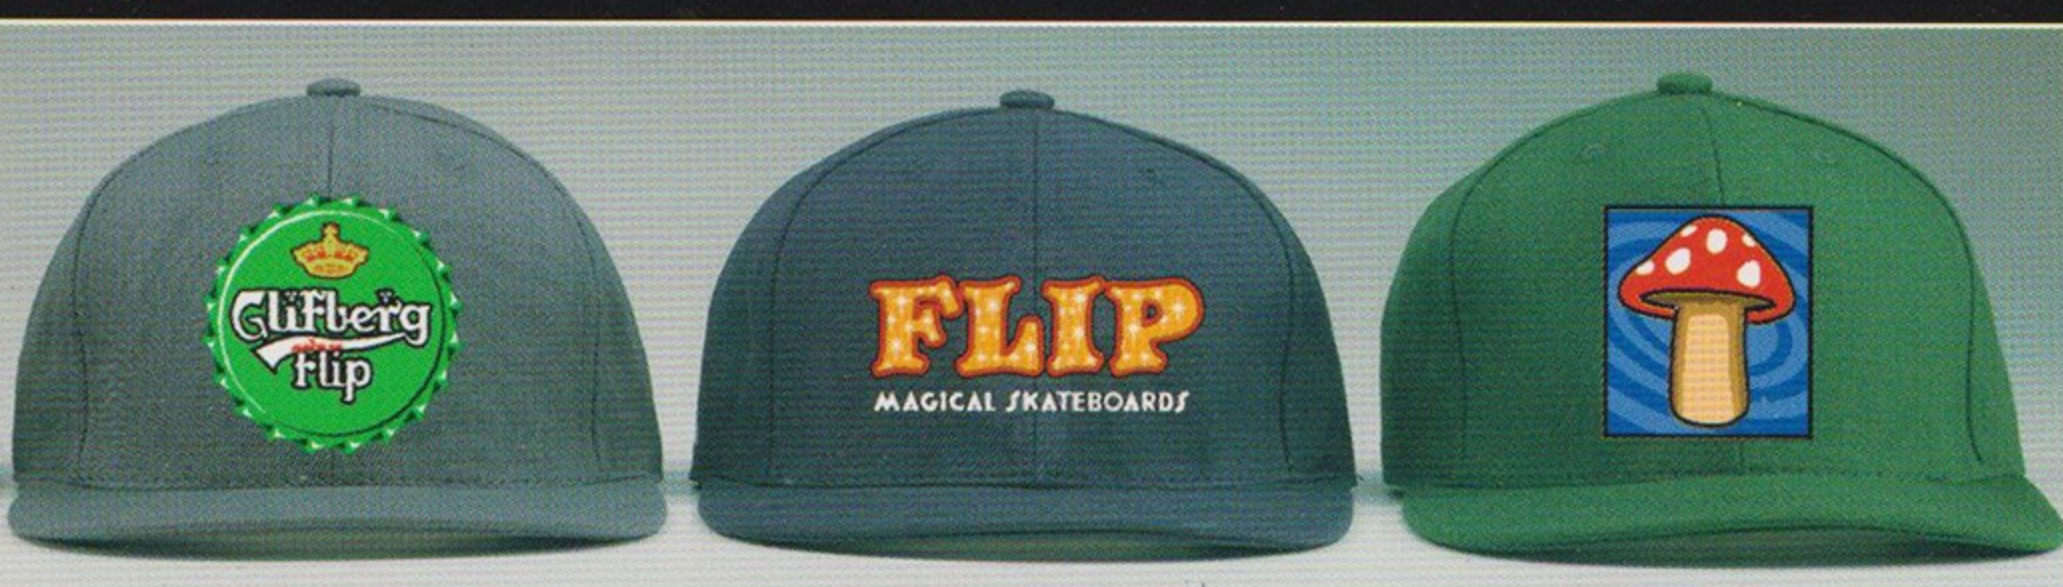

100% FLIP.

BOTTLECAP (FLEX-FIT)
BEANIE ALSO AVAILABLE

MAGICAL LOGO
BEANIE ALSO AVAILABLE

MUSHROOM
BEANIE ALSO AVAILABLE